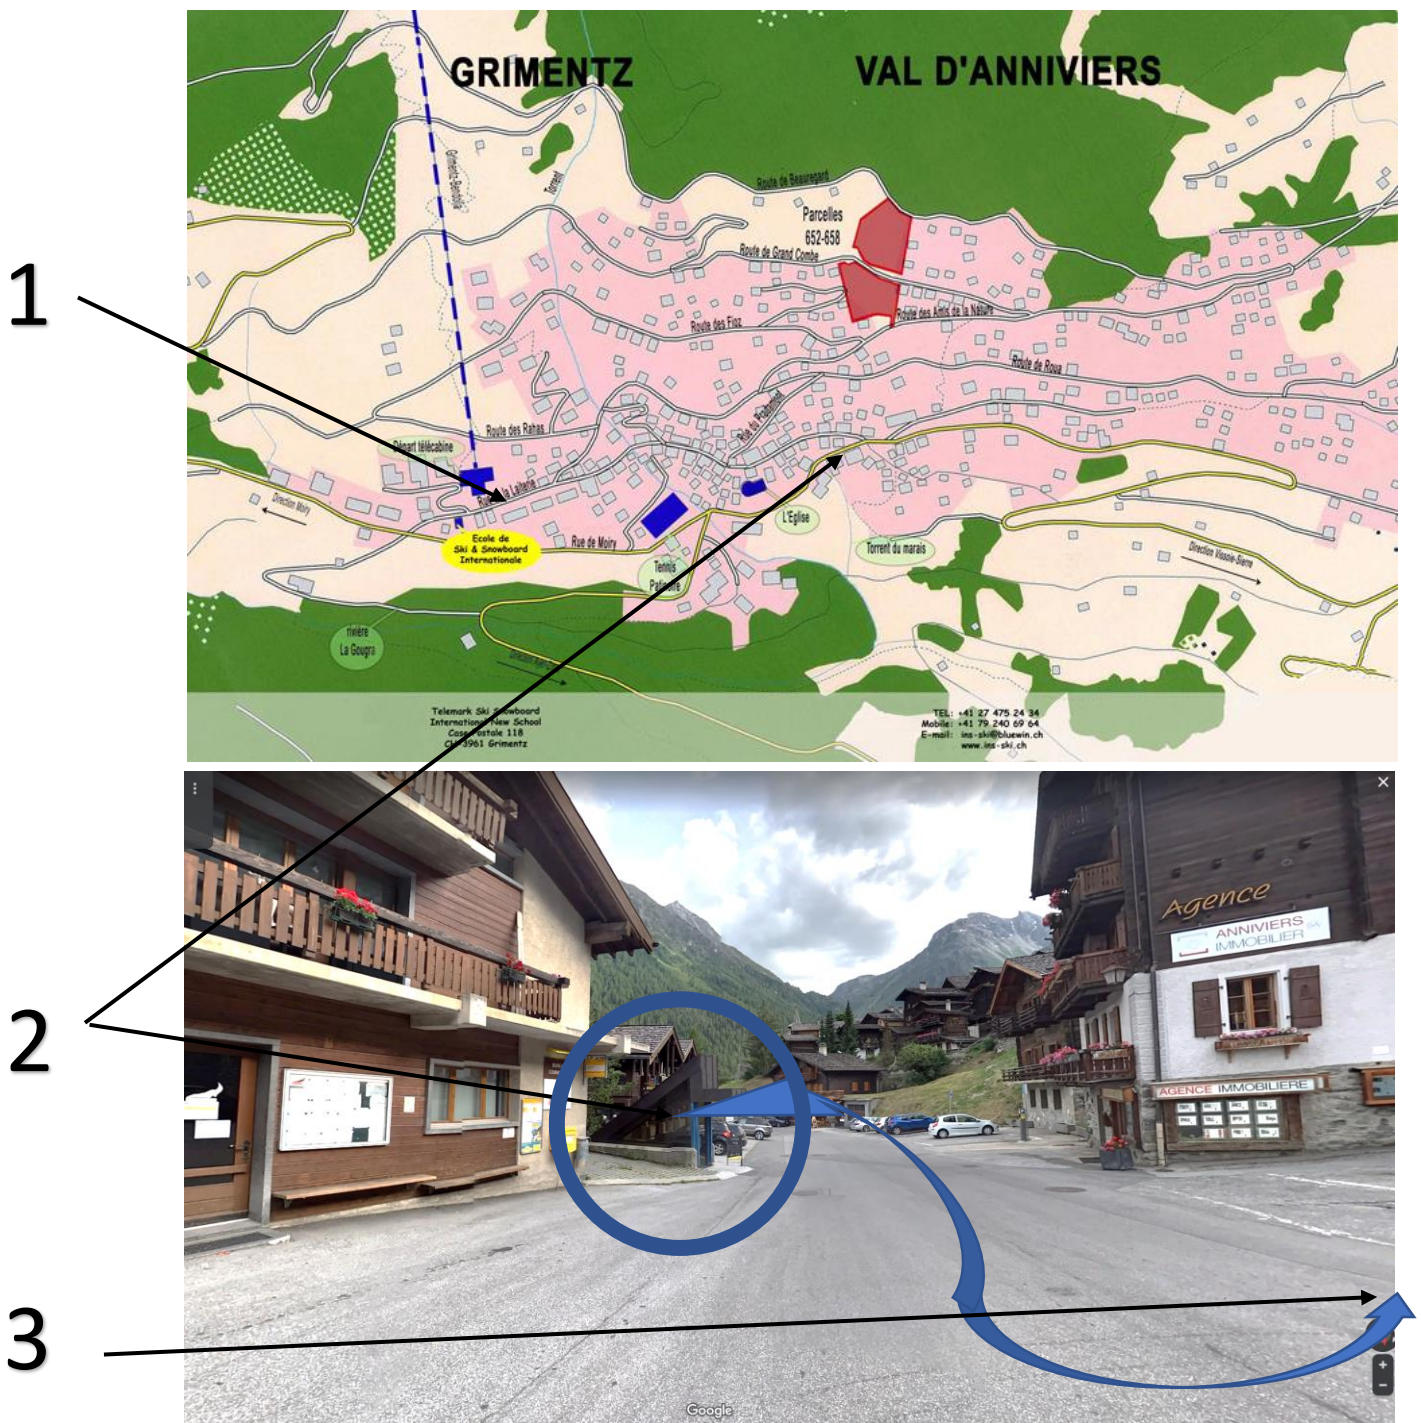

JO Winter Seminar Grimentz

Orientation in Grimentz

1. Hôtel Alpina

2. Entrance Seminar Hall 10 minutes walk

3. Way back and forth between the Hotel and the Seminar Hall.

GPS assembly hall : 46°10'48.72N / 7°34'34.86E