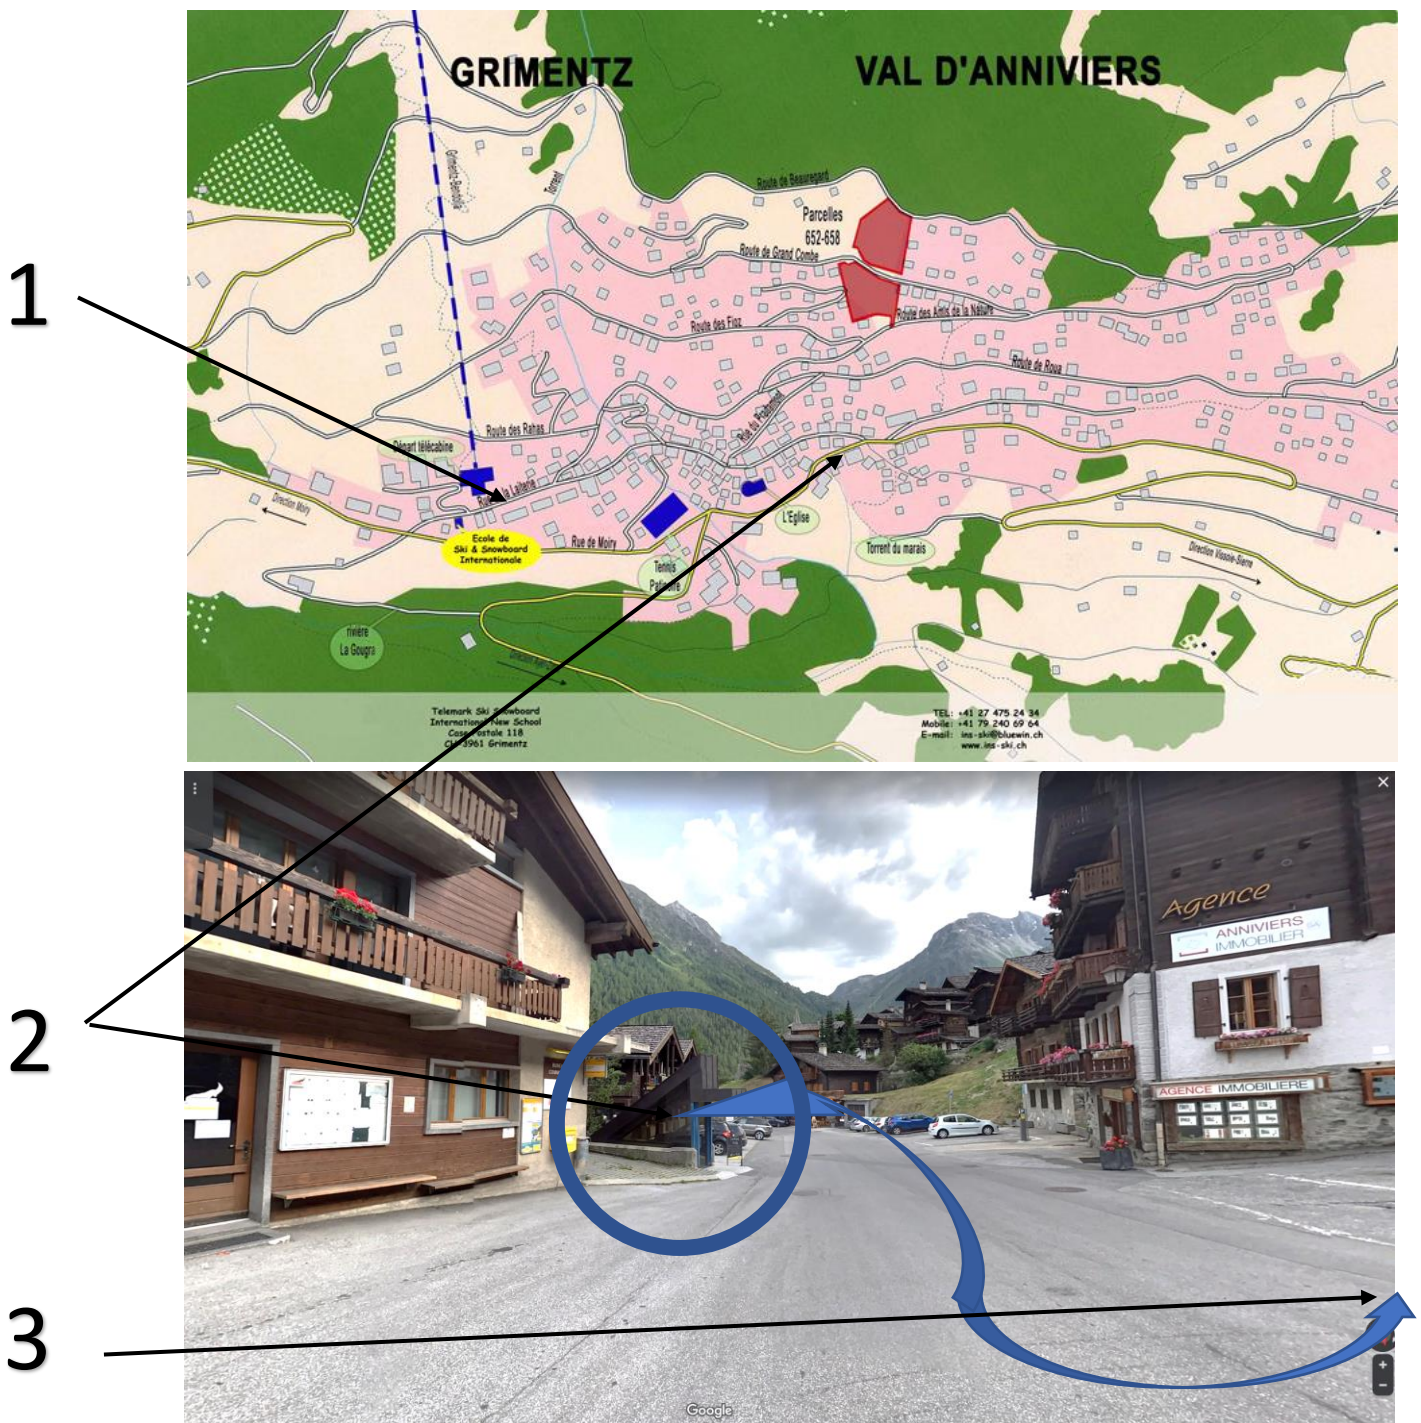

JO Winter Seminar Grimentz

Orientation in Grimentz

1. Hôtel Alpina

2. Entrance Seminar Hall 10 minutes walk

3. Way back and forth between the Hotel and the Seminar Hall.