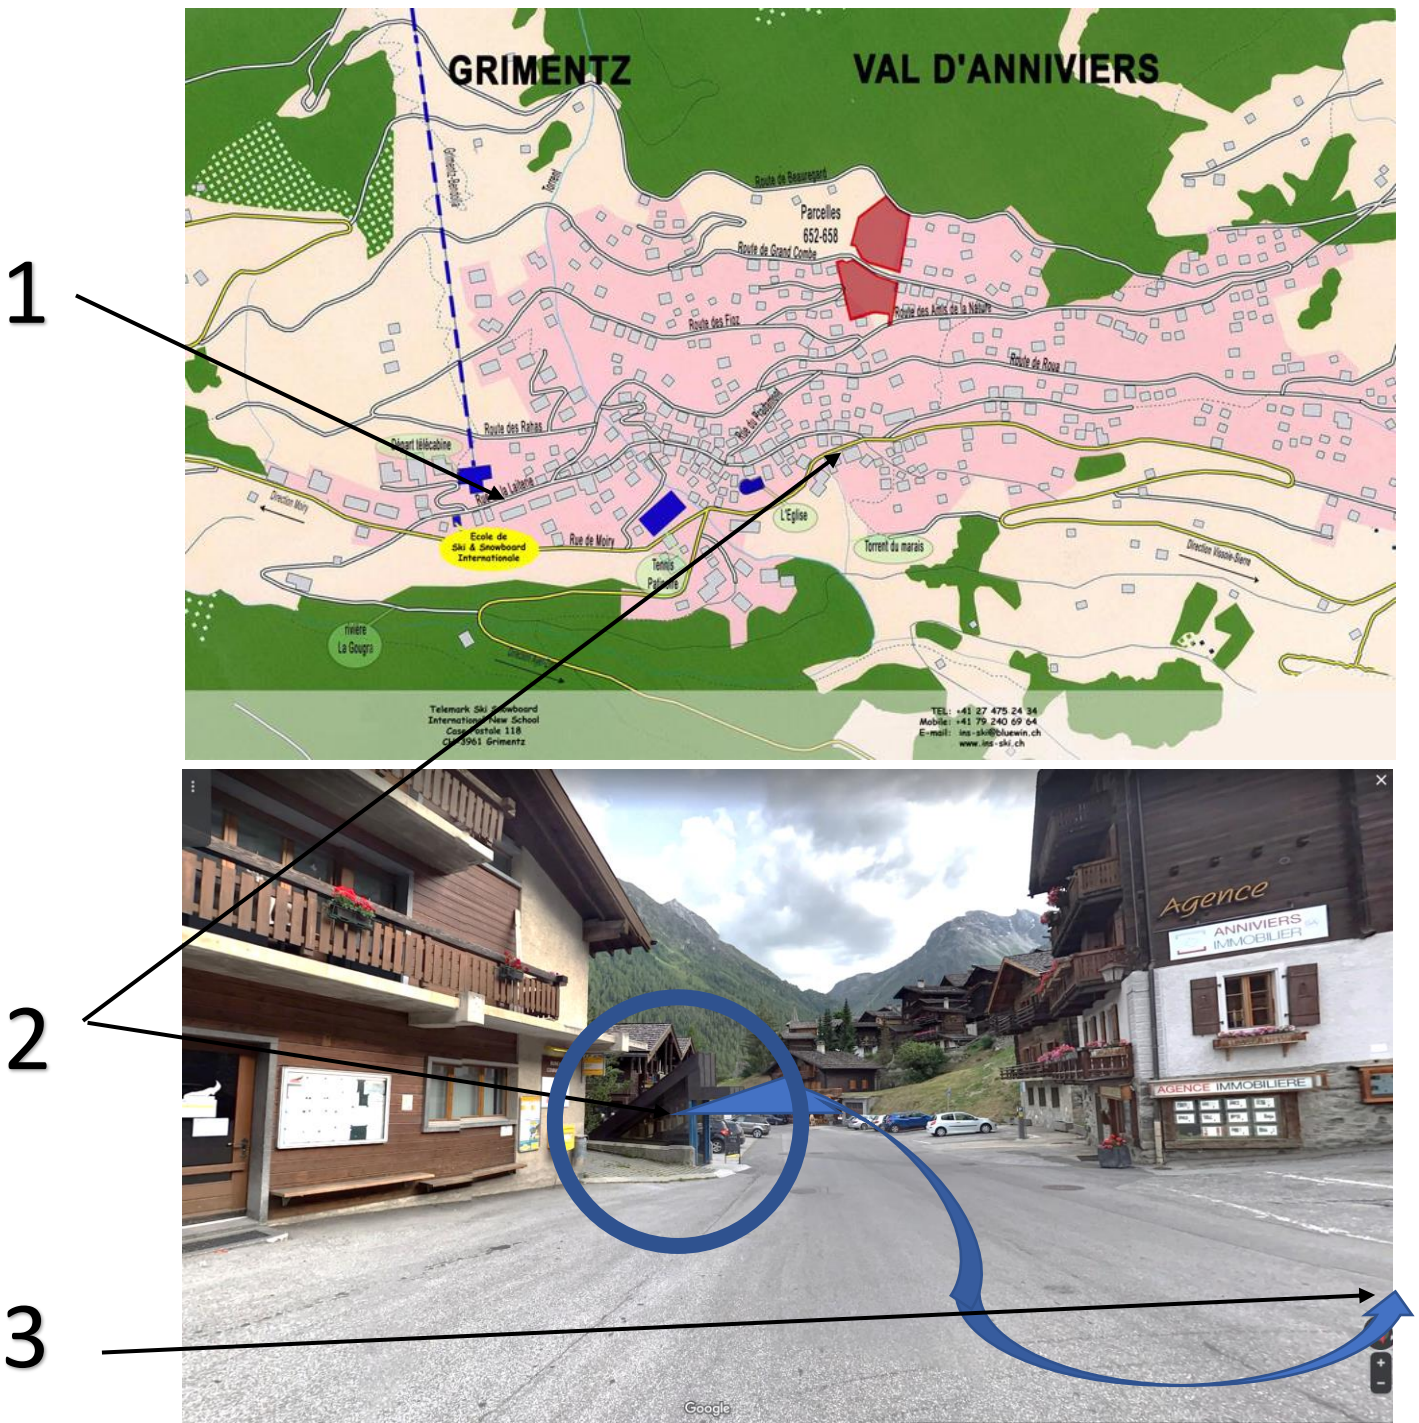

JO Winter Seminar 2023 Grimentz

Orientation in Grimentz

1. Hôtel Alpina

2. Entrance Seminar Hall 10 minutes walk

3. Way back and forth between the Hotel and the Seminar Hall.

GPS assembly hall : $46^{\circ}10'48.72N$ / $7^{\circ}34'34.86E$